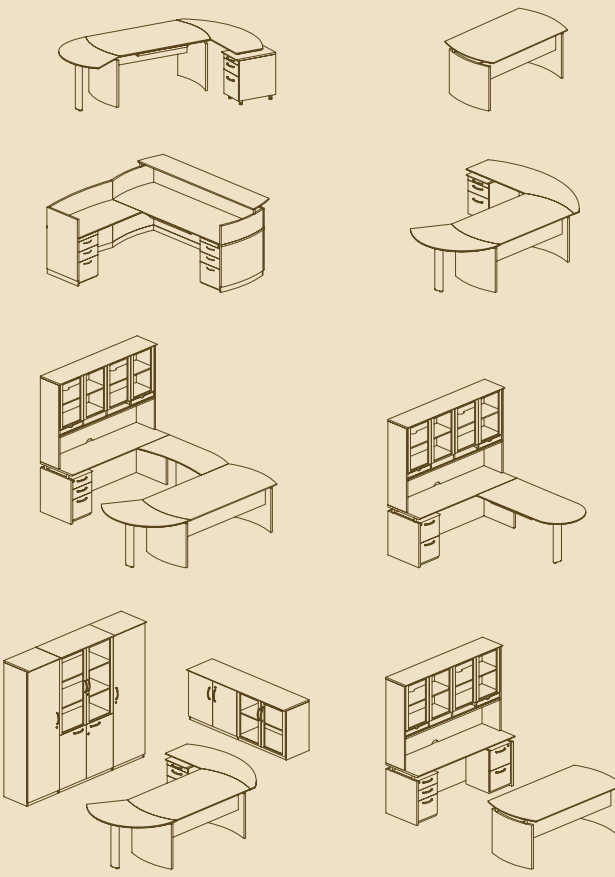

NAPOLI COMPONENTS

DESKING OPTIONS

SEE THE MAYLINE PRICE LIST FOR SIZES AND FURNITURE SPECIFICATIONS.

RECEPTION

Napoli reception stations deliver a striking, contemporary design by merging wood, glass, and metal into a beautiful, yet affordable package. AA-grade North American veneers are finished using a 14-step process with a final coat of UV-cured protective lacquer. Several standard configurations are offered with a variety of storage options, with or without returns. All REAL Office reception stations are in-stock and ship in 72 hours or less from date of order.

NAPOLI