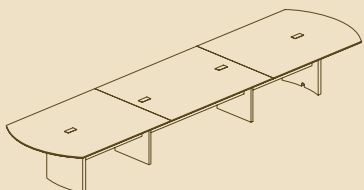

CONFERENCE OPTIONS

SEE THE MAYLINE PRICE LIST FOR SIZES AND FURNITURE SPECIFICATIONS.

RECEPTION

Napoli reception stations deliver a striking, contemporary design by merging wood, glass, and metal into a beautiful, yet affordable package. AA-grade North American veneers are finished using a 14-step process with a final coat of UV-cured protective lacquer. Several standard configurations are offered with a variety of storage options, with or without returns. All REAL Office reception stations are in-stock and ship in 72 hours or less from date of order.

NAPOLI