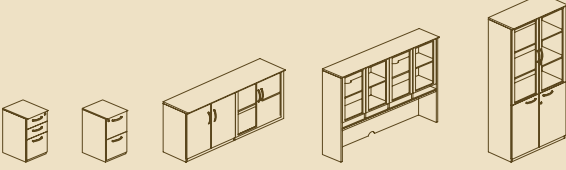

STORAGE OPTIONS